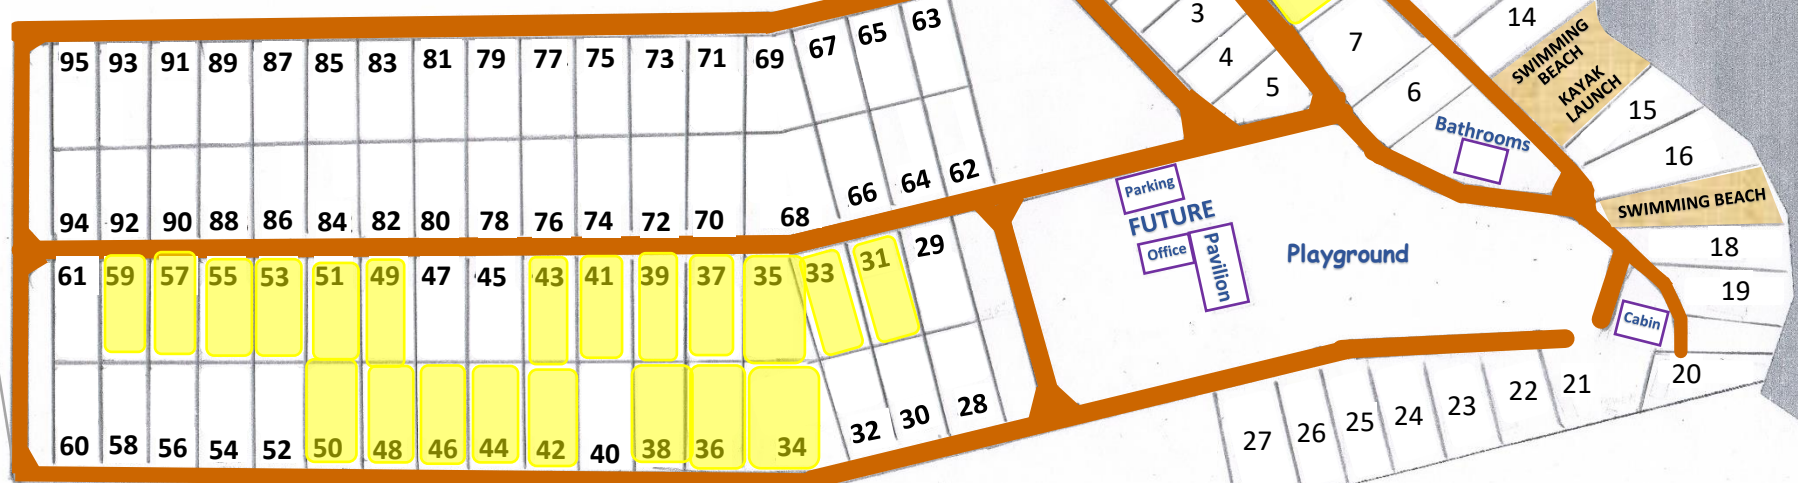

Loon Lake Campground

10279 280th Ave, New Auburn Wisconsin 54757
715-790-5393

 Available Seasonal Sites
as of 10/10/2020

WOODS

Phase 2: 2022 Sites 62 - 95*

FIELD

WOODS

Phase 1: 2021 Sites 28 - 61*

*New Campsites will be approximately 40'x80'