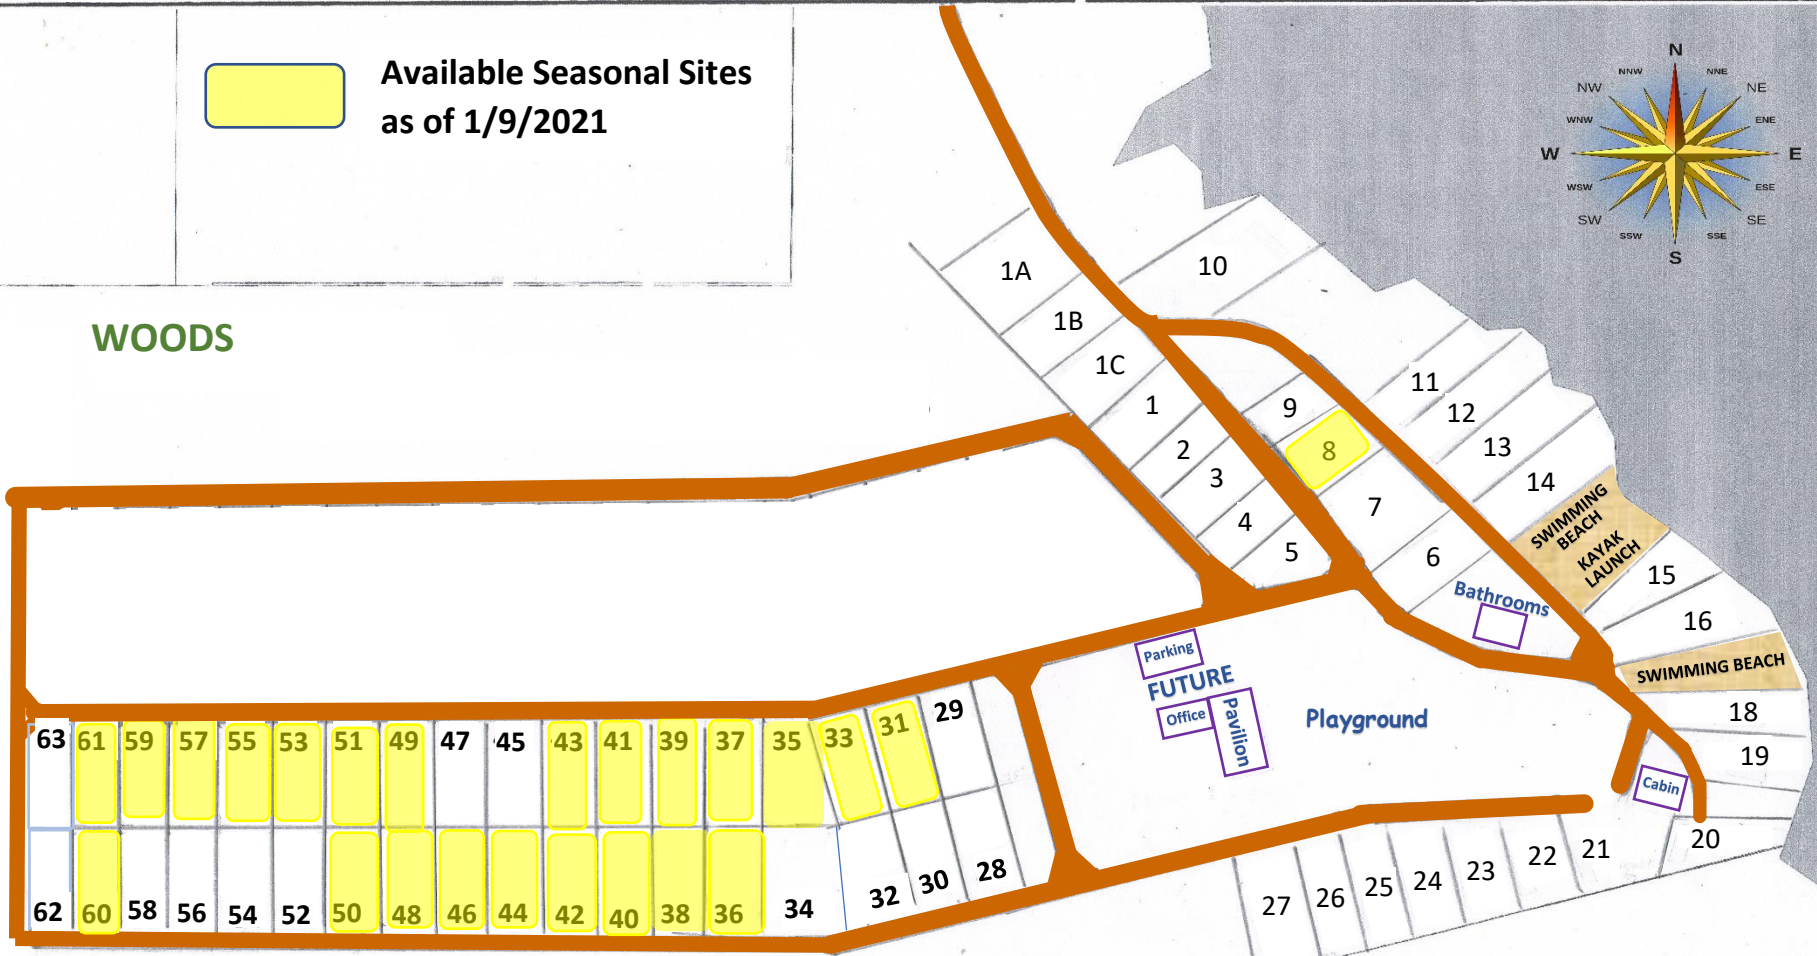

Loon Lake Campground

10279 280th Ave, New Auburn Wisconsin 54757
715-790-5393

Available Seasonal Sites
as of 1/9/2021

WOODS

FIELD

WOODS

Phase 1: 2021 Sites 28 - 63 *

*New Campsites will be approximately 40'x80'

*Campsite proportions on the map are for numbering only.