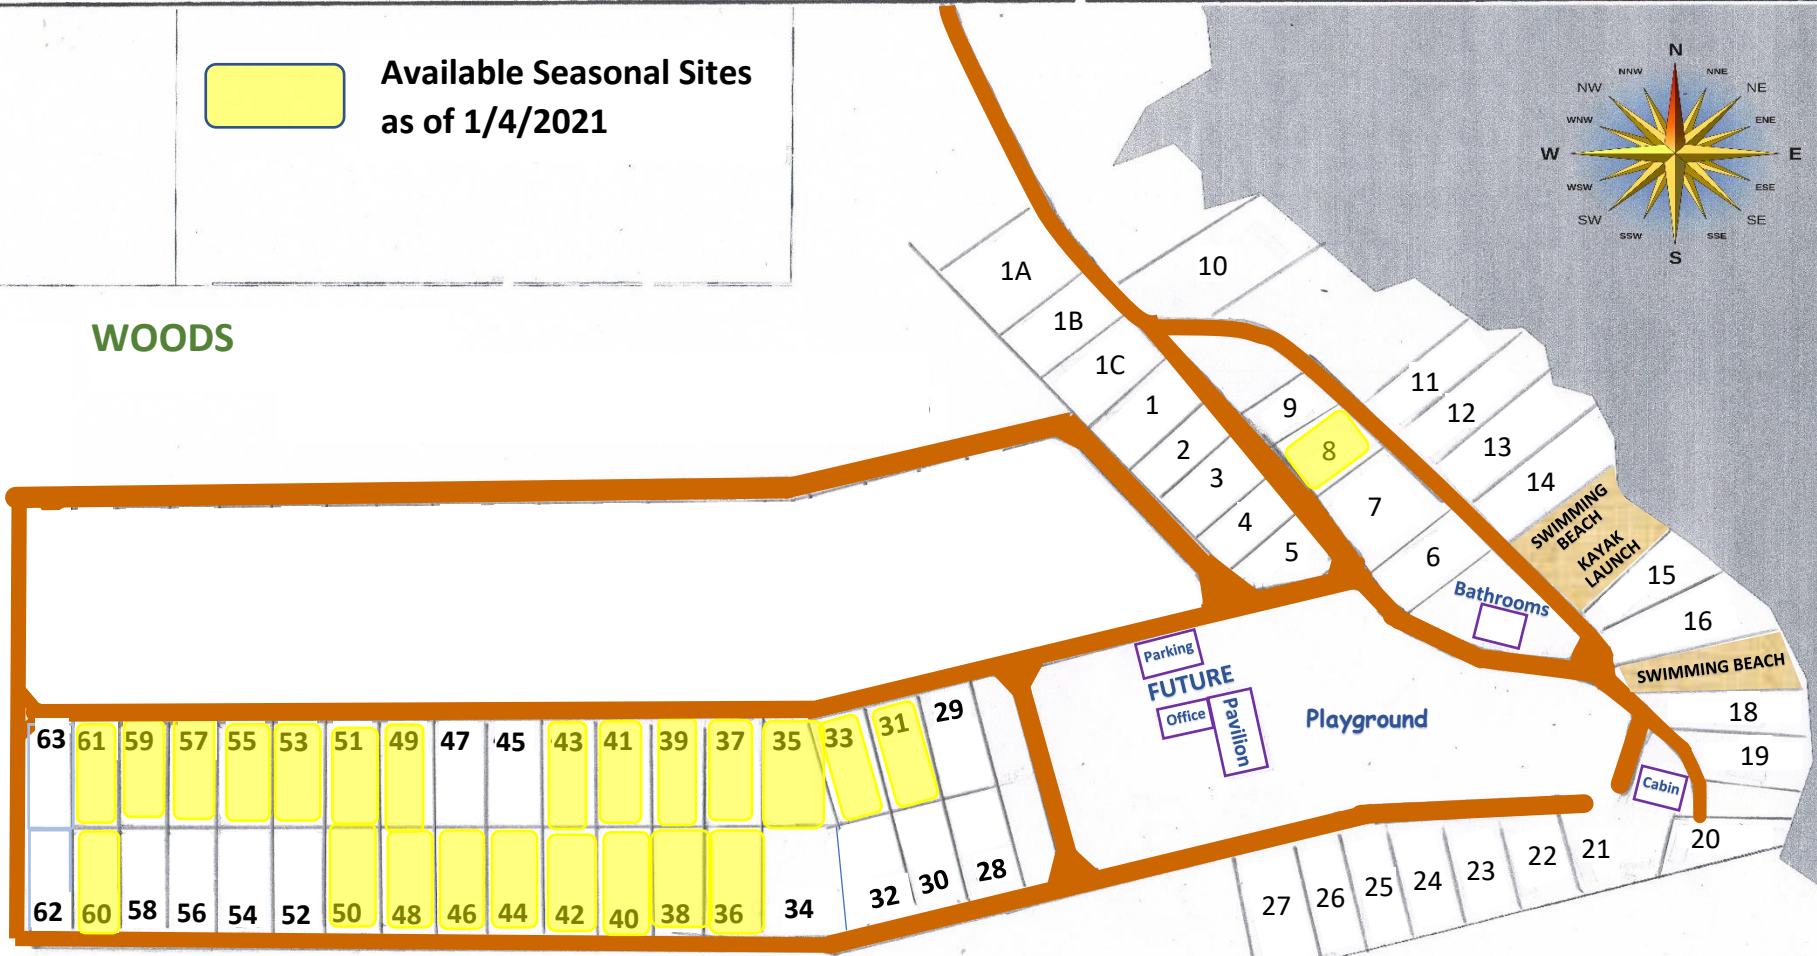

Loon Lake Campground

10279 280th Ave, New Auburn Wisconsin 54757
715-790-5393

Available Seasonal Sites
as of 1/4/2021

WOODS

FIELD

WOODS

Phase 1: 2021 Sites 28 - 61 *

*New Campsites will be approximately 40'x80'

*Campsite proportions on the map are for numbering only.